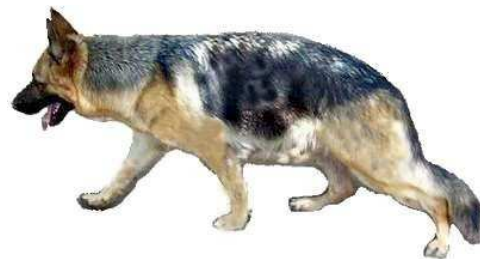

PEDIGREE

Nightbreed Oprah

Colour & Markings: B/Gold

Sex: F

Owned By: C Babbage

Date of Birth: 20 Nov 2004

Breed: German Shepherd Dog

Reg No.: 2100202615